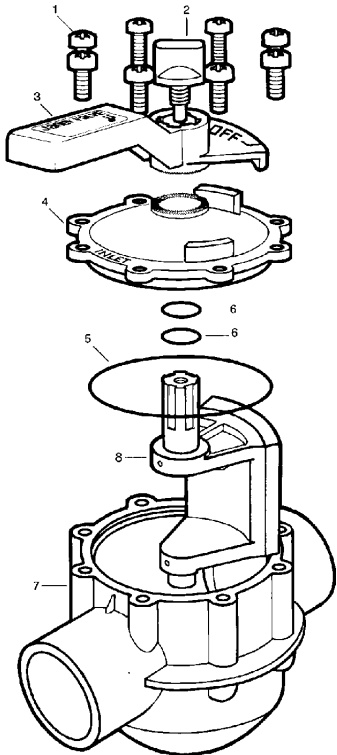

### Jandy NeverLube® 3 Port Valve Parts List and Diagram

Dwg.#	Part#	Description
1	1298	Screw #14 x 3/4" Valve Housing
2	4603	Knob, ABS, Black
3	4733	Handle NeverLube, Black
4	4606	Cover, 3 Port, Black
5	1132	O-ring, -151, Valve Cover
6	1307	O-ring, -116, Valve Shaft
7	N/A	*Housing, 1 1/2" - 2", 3 Port, Black
or	N/A	*Housing, 2" - 2 1/2", 3 Port, Black
8	4720	NeverLube Diverter Kit

### Jandy NeverLube® 2 Port Valve Parts List and Diagram

Dwg.#	Part#	Description
1	1298	Screw #14 x 3/4" Valve Housing
2	4603	Knob, ABS, Black
3	4733	Handle NeverLube, Black
4	4734	Cover, 2 Port, Black
5	1132	O-ring, -151, Valve Cover
6	1307	O-ring, -116, Valve Shaft
7	N/A	*Housing, 1 1/2" - 2", 2 Port, Black
or	N/A	*Housing, 2" - 2 1/2", 2 Port, Black
8	4720	NeverLube Diverter Kit