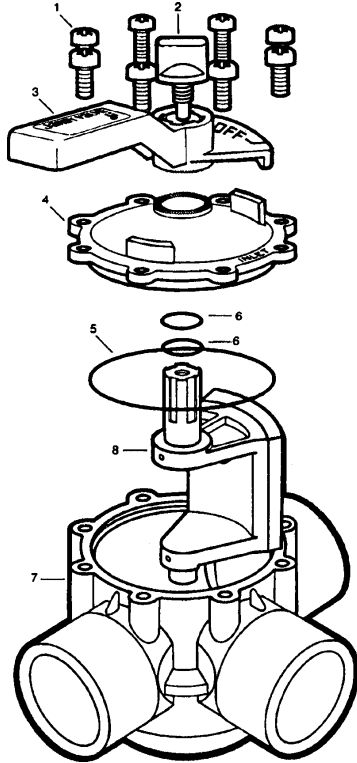

### Jandy NeverLube® 3 Port Valve Parts List and Diagram

Dwg.#	Part#	Description
1	1298	Screw #14 x 3/4" Valve Housing
2	4603	Knob, ABS, Black
3	4733	Handle NeverLube, Black
4	4606	Cover, 3 Port, Black
5	1132	O-ring, -151, Valve Cover
6	1307	O-ring, -116, Valve Shaft
7	N/A	*Housing, 1 1/2" - 2", 3 Port, Black
or	N/A	*Housing, 2" - 2 1/2", 3 Port, Black
8	4720	NeverLube Diverter Kit

### Jandy NeverLube® 2 Port Valve Parts List and Diagram

Dwg.#	Part#	Description
1	1298	Screw #14 x 3/4" Valve Housing
2	4603	Knob, ABS, Black
3	4733	Handle NeverLube, Black
4	4734	Cover, 2 Port, Black
5	1132	O-ring, -151, Valve Cover
6	1307	O-ring, -116, Valve Shaft
7	N/A	*Housing, 1 1/2" - 2", 2 Port, Black
or	N/A	*Housing, 2" - 2 1/2", 2 Port, Black
8	4720	NeverLube Diverter Kit